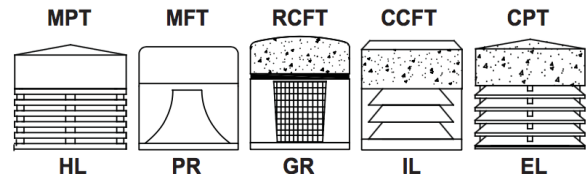

Mounting

Anchor base bollards "AB" are supplied with plated anchor bolts for installation into a concrete footing.

Dimensions

12"

Mounting

9.5" Bolt Circle

4" Conduit Opening

Cap Options

Ordering Information

Ordering Example: TCB1200-MPT-HL-150-HPS-120-18-AB-NA-N-MF-HSS

TCB1200											
Series		Watts	Lamp	Volts	Height	Anchor		Concrete Color		Options	
		7 - 150	HPS	120	18"	AB Anchor Base		N Natural		HSS House Side Shiled	
			MH	208	24"	DB Direct Burial		BR Brown		LAMP Lamp Installed	
			MV	240	30"			WH White		PC Photocell Installed	
			FL	277	36"			BU Dark Bronze		RECP Receptacle	
					42"			CO Copper		SP Special	
								SP Special			
Top Style			Reflector			Luminaire Color			Concrete Finish		
MPT Metal Pointed Top			HL Horizontal Louver			NA Brushed Aluminum			MF Mold Finish		
CCFT Chamfered Concrete Flat Top			PR Pericline Reflector			BK Black			SB Sandblast		
MFT Metal Flat Top			EL External Louver			WH White			EA Exposed Aggregate		
CPT Concrete Pointed Top			IL Internal Louver			CO Copper					
RCFT Radius Concrete Flat Top			GR Glass Refractor			SP Special					