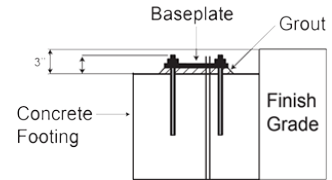

Mounting

Anchor base bollards "AB" are supplied with plated anchor bolts for installation into a concrete footing.

Dimensions

12"

Mounting

9.5" Bolt Circle

4" Conduit Opening

Cap Options