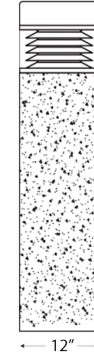

Litelines

Catalog #:	
Job:	
Type:	Voltage:

TCB1200 Series

Structural

12" Concrete bollard with (5) top cap options and (5) optical choices.

Luminaire

Reflector, louvers and refractors shall provide optimum lighting performance and weathertite operation.

Electrical

Ballast and electrical components are "UL Listed," factory prewired and mounted to a rigid support for suspension within the concrete base. A quickdisconnect electrical plug will be provided for easy installation and servicing.

Surface

The precast concrete shall be available in the following finishes: Mold Finish ("MF"), Sandblast ("SB") or Exposed Aggregate ("EA"). Consult factory for special aggregates and surface textures.

Color

The concrete shall be available in the following standard colors: Natural Grey Cement (N), Brown (BR), White (WH), Dark Bronze (BU), Copper (CO), and Special (SP). Consult factory for other colors.

Mounting

Anchor base bollards "AB" are supplied with plated anchor bolts for installation into a concrete footing.

Dimensions

12"